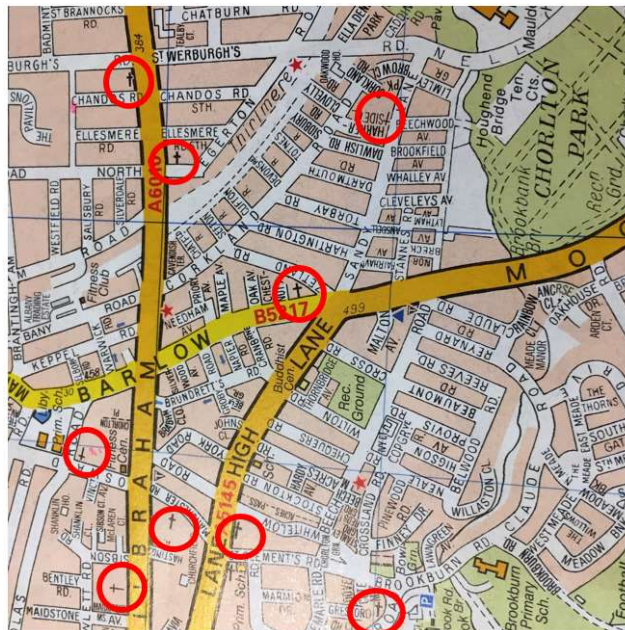

The Church in and of the Community

To include a visit to a local Community Project on the Friday

(transport will be arranged)

Costings and further details: paul.barrett@lutherking.ac.uk

or phil.mcdermott@lutherking.ac.uk